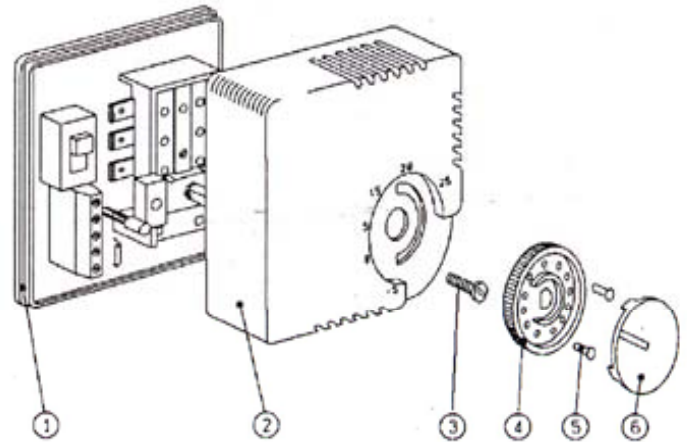

USE INSTRUCTIONS ROOM THERMOSTAT

Bimetallic room thermostat for heating and air conditioning installations.

The thermostat model B with NC. contact is fitted inside on IP65 dustproof box having the following dimensions: 160 x 120 x 75.

Thermal, electrical and mechanical characteristics

Breaking capacity:

on opening contact, 10A- 250V AC. (ohmic load)

B Version:

1) Base
2) Cover
3) Cover screw
4) Knob
5) Lock pins. The lock pins for scale limitation (5) are to be detached from the base of the thermostat. They are located on the fixing holes
6) Index

Installation:

To install the room thermostat, remove the cover of the dustproof box by unfastening the 4 screws and pull out the adjustment knob. Remove the thermostat cover by acting on the single screw securing it to the base.

Introduce the cables through the openings on the side of the dustproof box and connect to mains according to the wiring diagram placed inside the thermostat cover making sure that the three pole cable comes out from the special opening on the cover.

Replace the thermostat cover by tightening the screw and refit the adjustment knob. Replace the box cover and install the box in the required position.