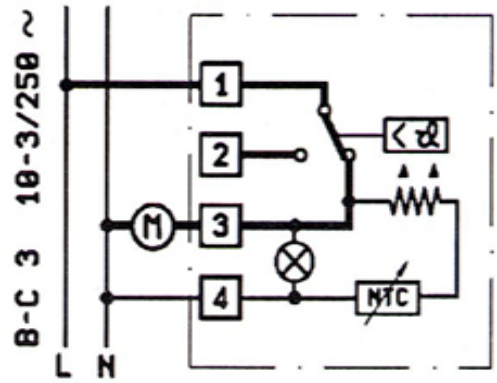

USE INSTRUCTIONS ROOM THERMOSTAT

Bimetallic room thermostat for heating and air conditioning installations.

The thermostat model B with NC. contact is fitted inside on IP65 dustproof box having the following dimensions: 160 x 120 x 75.

Thermal, electrical and mechanical characteristics

Breaking capacity:

on opening contact, 10A- 250V AC. (ohmic load)

B Version:

1) Base
2) Cover
3) Cover screw
4) Knob
5) Lock pins. The lock pins for scale limitation (5) are to be detached from the base of the thermostat. They are located on the fixing holes
6) Index

Installation:

To install the room thermostat, remove the cover of the dustproof box by unfastening the 4 screws and pull out the adjustment knob. Remove the thermostat cover by acting on the single screw securing it to the base.

Introduce the cables through the openings on the side of the dustproof box and connect to mains according to the wiring diagram placed inside the thermostat cover making sure that the three pole cable comes out from the special opening on the cover.

Replace the thermostat cover by tightening the screw and refit the adjustment knob. Replace the box cover and install the box in the required position.