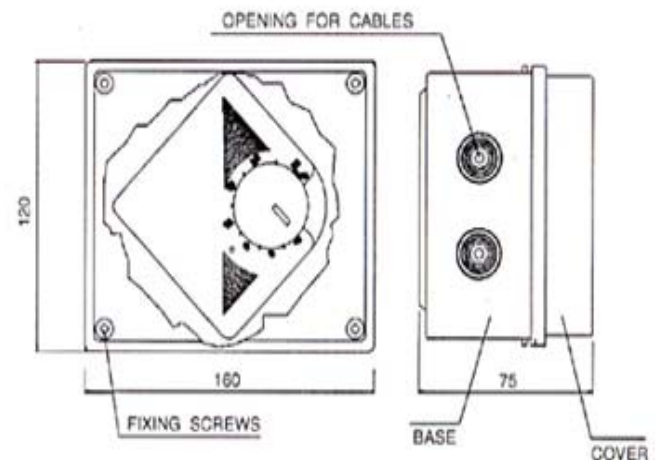

Temperature scale calibration:

To ensure a correct indication of the room temperature, approximately two days after the installation check the room temperature with a thermometer and, whilst holding the reeded part of the knob firm with one hand, turn the index with the other hand by using a coin to reach the same temperature reading as the thermometer.